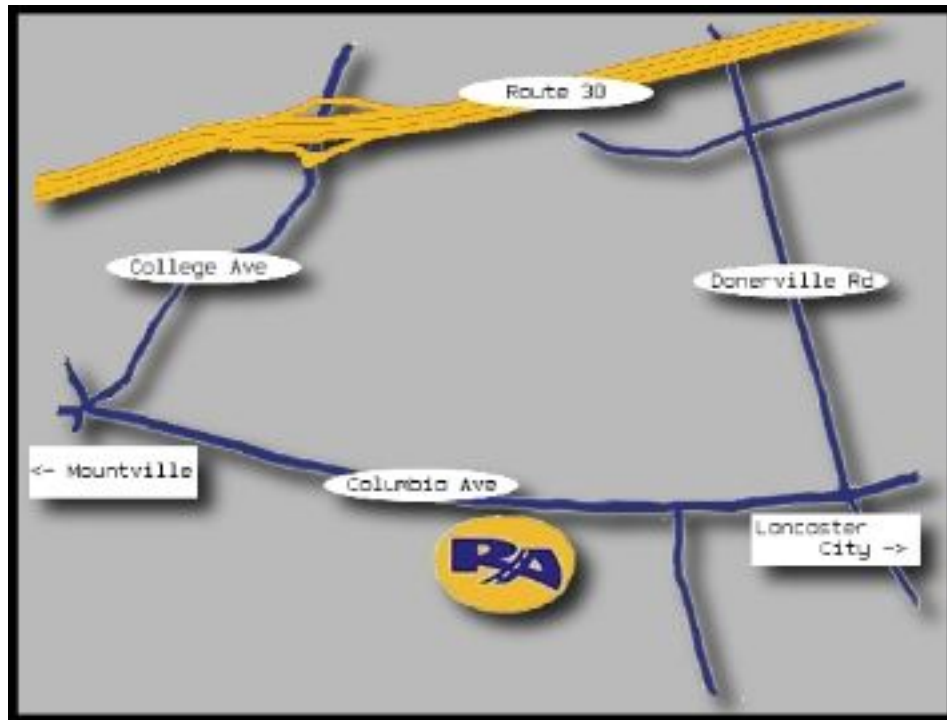

ROBERTS *Automotive Inc.*

How to find us:

Roberts Automotive is situated at 3846 Columbia Ave, Mountville, making it easily accessible from all directions. Just give us a call at (717) 285-3738 if we can do anything for you.

From Lancaster City: Take 462W (Columbia Ave) towards Mountville. After crossing Donerville Rd, watch for our sign on the left. We are located about a quarter of a mile up the street from Donerville Rd, across from Fillings Dry Cleaners.

From Route 30 (Westbound towards Mountville):

Take the Centerville Rd exit of Route 30 West. Make a left onto Centerville Rd. Follow Centerville Rd to its intersection with Columbia Ave (Route 462). Make a right onto Columbia Ave. After crossing Donerville Rd, watch for our sign on the left. We are located about a quarter of a mile up the street from Donerville Rd, across from Fillings Dry Cleaners.

From Route 30 (Eastbound towards Mountville):

Take the Mountville/College Ave exit of Route 30 East. Make a right onto College Ave. Follow College Ave until you reach the main intersection in Mountville. Make a left onto East Main Street. East Main Street turns into Columbia Ave. Watch for our sign on the right - we are located about half a mile down the street from Mountville, across from Fillings Dry Cleaners.